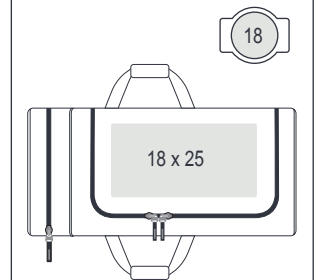

420D Polyester /
600D Rip-Stop Polyester

30 x 55 x 26 cm
42 litres

41 x 64 x 53 cm
20 pieces, 16 kg

■ 2450-12
| Red/Black

■ 2450-13
| Black

■ 2450-11
| Royal/Navy

LEGEND

Material

Product Dimensions and Capacity

Carton Dimensions, Quantity and Weight

YY x XX Print Area (cm)
Position and Size

Embroidery Hoop (cm)