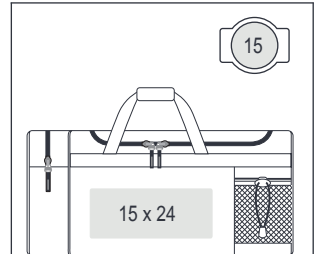

Travel/Sports Bag

Travel, Sports & Holdalls

Sports / Overnight bag • One large main compartment and one compartment on the side • Front mesh bottle holder with toggled cord • Internal base board • Webbed carrying handles • Padded adjustable shoulder strap • Suitable for screen-printing / transfer printing or embroidery.

420D Polyester /
600D Rip-Stop Polyester

30 x 55 x 26 cm
42 litres

41 x 64 x 53 cm
20 pieces, 16 kg

■ 2450-12
| Red/Black

■ 2450-13
| Black

■ 2450-11
| Royal/Navy

LEGEND

Material

Product Dimensions and Capacity

Carton Dimensions, Quantity and Weight

YY x XX Print Area (cm)
Position and Size

Embroidery Hoop (cm)